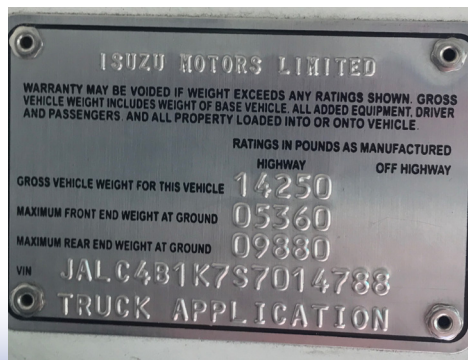

1995 Isuzu NPR

FOR SALE

WeldBuilt 17' Tilt Bed

3.9L 4 cylinder diesel
turbo intercooled
(4BD2-TC)

\$18,999.00

Mileage: 62,818

Auto Overdrive

135 HP

33 Gallon Fuel Tank

255 Torque

Hydraulic Tow Bar (In-Out) - No Wheel-Lift

CALL: 516-569-0388

Axle: 4 x 2

CALL: 516-569-0388

\$18,999.00

WeldBuilt